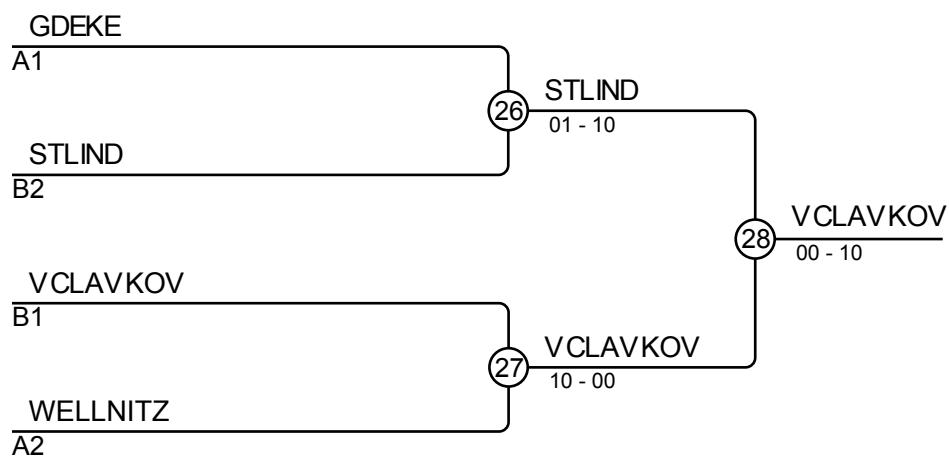

Copenhagen Open 2018

WU18-52 (2/2)

Competitors: 11

Results

Pos	Name
1	Tereza VCLAVKOV, Judo Club Bank Ostrava
2	Gretha STLIND, Aktiv Judo
3	Emily GDEKE, Bramfelder SV
3	Jette WELLNITZ, Judo-Team Hannover e.V